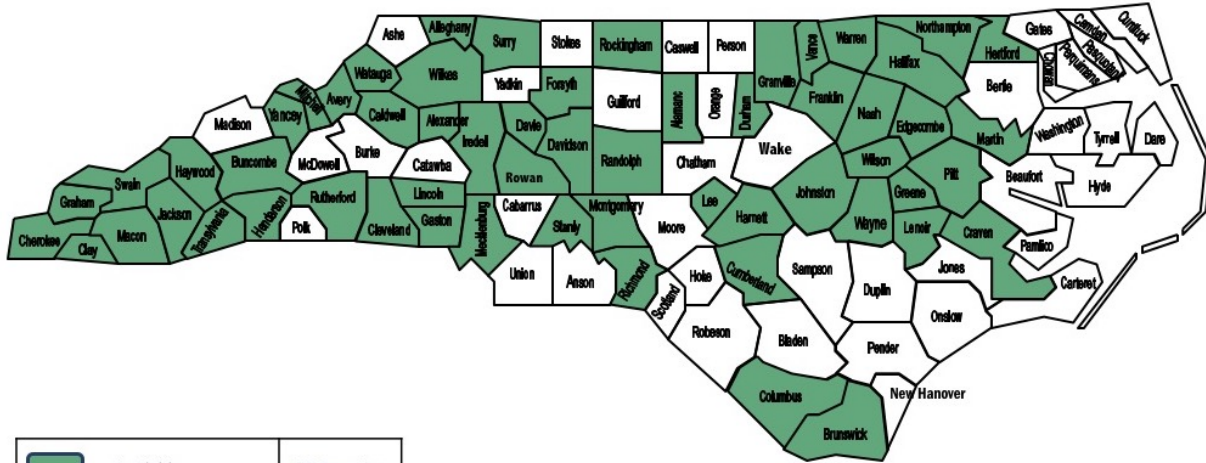

Child Care WAGE\$ Program Availability 2021

■	Available	58 Counties
	Not Available	42 Counties

Data Source: 2019 Child Care Workforce Study, Child Care Services Association
Map produced by the NC Early Education Coalition

Alamance	Yes	Cumberland	yes	Johnston	yes	Randolph	yes
Alexander	Yes	Currituck	no	Jones	no	Richmond	yes
Alleghany	Yes	Dare	no	Lee	yes	Robeson	no
Anson	No	Davidson	yes	Lenoir	yes	Rockingham	yes
Ashe	No	Davie	yes	Lincoln	yes	Rowan	yes
Avery	Yes	Duplin	no	Macon	yes	Rutherford	yes
Beaufort	No	Durham	yes	Madison	no	Sampson	no
Bertie	No	Edgecombe	yes	Martin	yes	Scotland	no
Bladen	No	Forsyth	yes	McDowell	no	Stanly	yes
Brunswick	yes	Franklin	yes	Mecklenburg	yes	Stokes	no
Buncombe	yes	Gaston	yes	Mitchell	yes	Surry	yes
Burke	no	Gates	no	Montgomery	yes	Swain	yes
Cabarrus	no	Graham	yes	Moore	no	Transylvania	yes
Caldwell	yes	Granville	yes	Nash	yes	Tyrrell	no
Camden	no	Greene	yes	New Hanover	no	Union	no
Carteret	no	Guilford	no	Northampton	yes	Vance	yes
Caswell	no	Halifax	yes	Onslow	no	Wake	no
Catawba	no	Harnett	yes	Orange	no	Warren	yes
Chatham	no	Haywood	yes	Pamlico	no	Washington	no
Cherokee	yes	Henderson	yes	Pasquotank	no	Watauga	yes
Chowan	no	Hertford	yes	Pender	no	Wayne	yes
Clay	yes	Hoke	no	Perquimans	no	Wilkes	yes
Cleveland	yes	Hyde	no	Person	no	Wilson	yes
Columbus	yes	Iredell	yes	Pitt	yes	Yadkin	no
Craven	yes	Jackson	yes	Polk	no	Yancey	yes